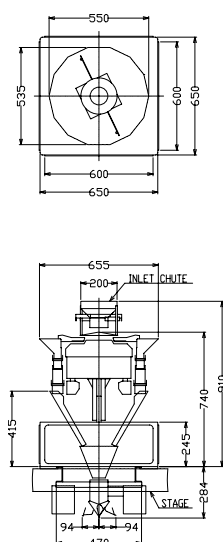

RV Micro

CCW-RV-214W-1S-005-SS-LI

Unsurpassed accuracy for ultra low target weights of pharmaceutical-grade cannabis buds at high speeds

This compact, robust multihead weigher delivers the most flexible production solution within the smallest footprint range of whole and ground pharmaceutical-grade cannabis buds.

- ▲ World's smallest multihead weigher
- ▲ The perfect solution for ultra-low target weights
- ▲ Weighing increments as low as 0.01g, significantly reducing giveaway of high value product such as cannabis buds
- ▲ Capable of speeds of up to 100wpm
- ▲ Target weight range: 0.5g - 20g
- ▲ Minimum piece size of just 0.5mm
- ▲ Electro polished 316 grade stainless steel contact parts to reduce residue build up (optional)

Dimensions

Performance

CCW-RV-214W-1S-005-SS-LI

Max. weighing speed*	100 WPM	
Max. vol. for weighing (per single dump)	0.075 litres	
Max piece length	30mm	
Minimum graduation	0.01g	
Machine target weight range	min 0.5g	max 20g
Specification		
Touch screen display (RCU)	12.1" Colour LCD Display	
Number of presets	200	
Weigh cell	Ishida double-beam strain gauge loadcell	
Materials	Surfaces are made of 304/316 stainless steel or other sanitary materials (optional)	
IP test rating	IP54 Rating	
Power	Wattage	0.35kW
	Voltage	200-240V 50/60Hz 1-phase
Air**	N/A (unless using pneumatic driven options)	
Net weight***	Approx. 120kg	
Standard compliance	CE/RoHS	

Space saving compact design

The Micro performs within the small footprint of just 650 x 650mm, and a maximum height of only 970mm - a quarter of the space of a standard multihead weigher. Flexible customer configurations are also available such as two or four discharge pattern.